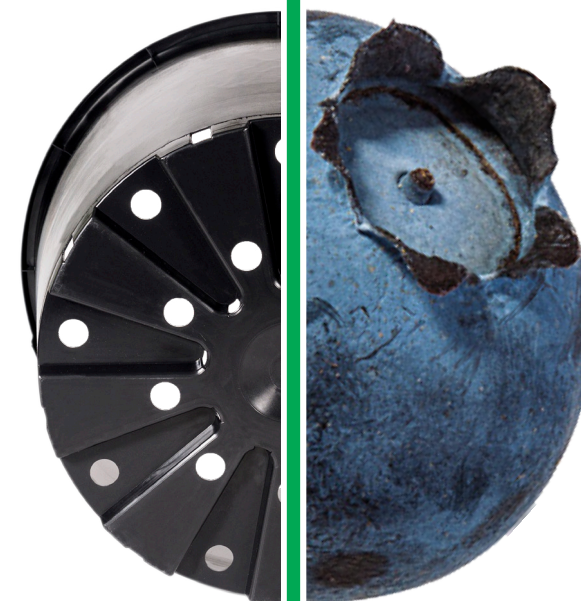

*the smilin'*  
*blueberry*  
**POT**

SIZES	
∅	40 cm
h	31 cm
cap.	35 L

**Bamaplast**  
*the plastic pots*

via L. Galvani, 18  
51010 Massa e Cozzile (PT)  
ITALY  
tel. +39 0572 70277  
fax +39 0572 70730  
[www.bamaplast.it](http://www.bamaplast.it)  
[info@bamaplast.it](mailto:info@bamaplast.it)

The pot has been designed to be tough and **EASY TO MOVE** thanks to its handles.